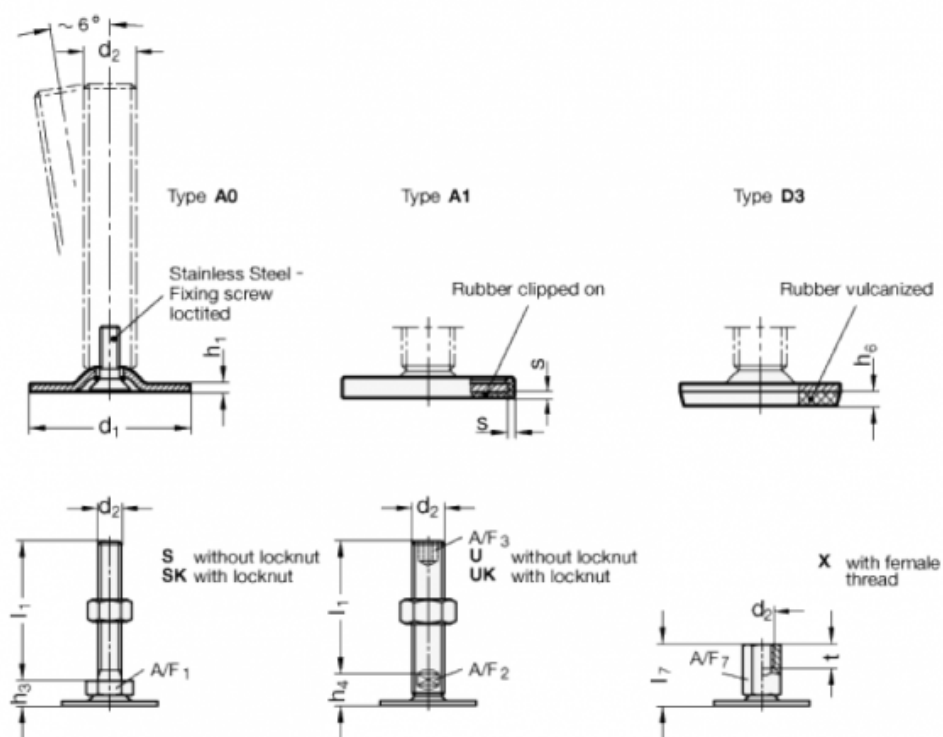

Data Sheet

Article number: 204080M16150A0UK

Description: E+G levelling foot
GN 40-80-M16-150-A0-UK

Note: UK With nut, Hexagon socket at the top, Wrench flat at the bottom

Measures

A/F2 = 12
A/F3 = 8
d1 = 80
d2 = M16
h1 = 3
h4 = 18
h6 =
l1 = 150